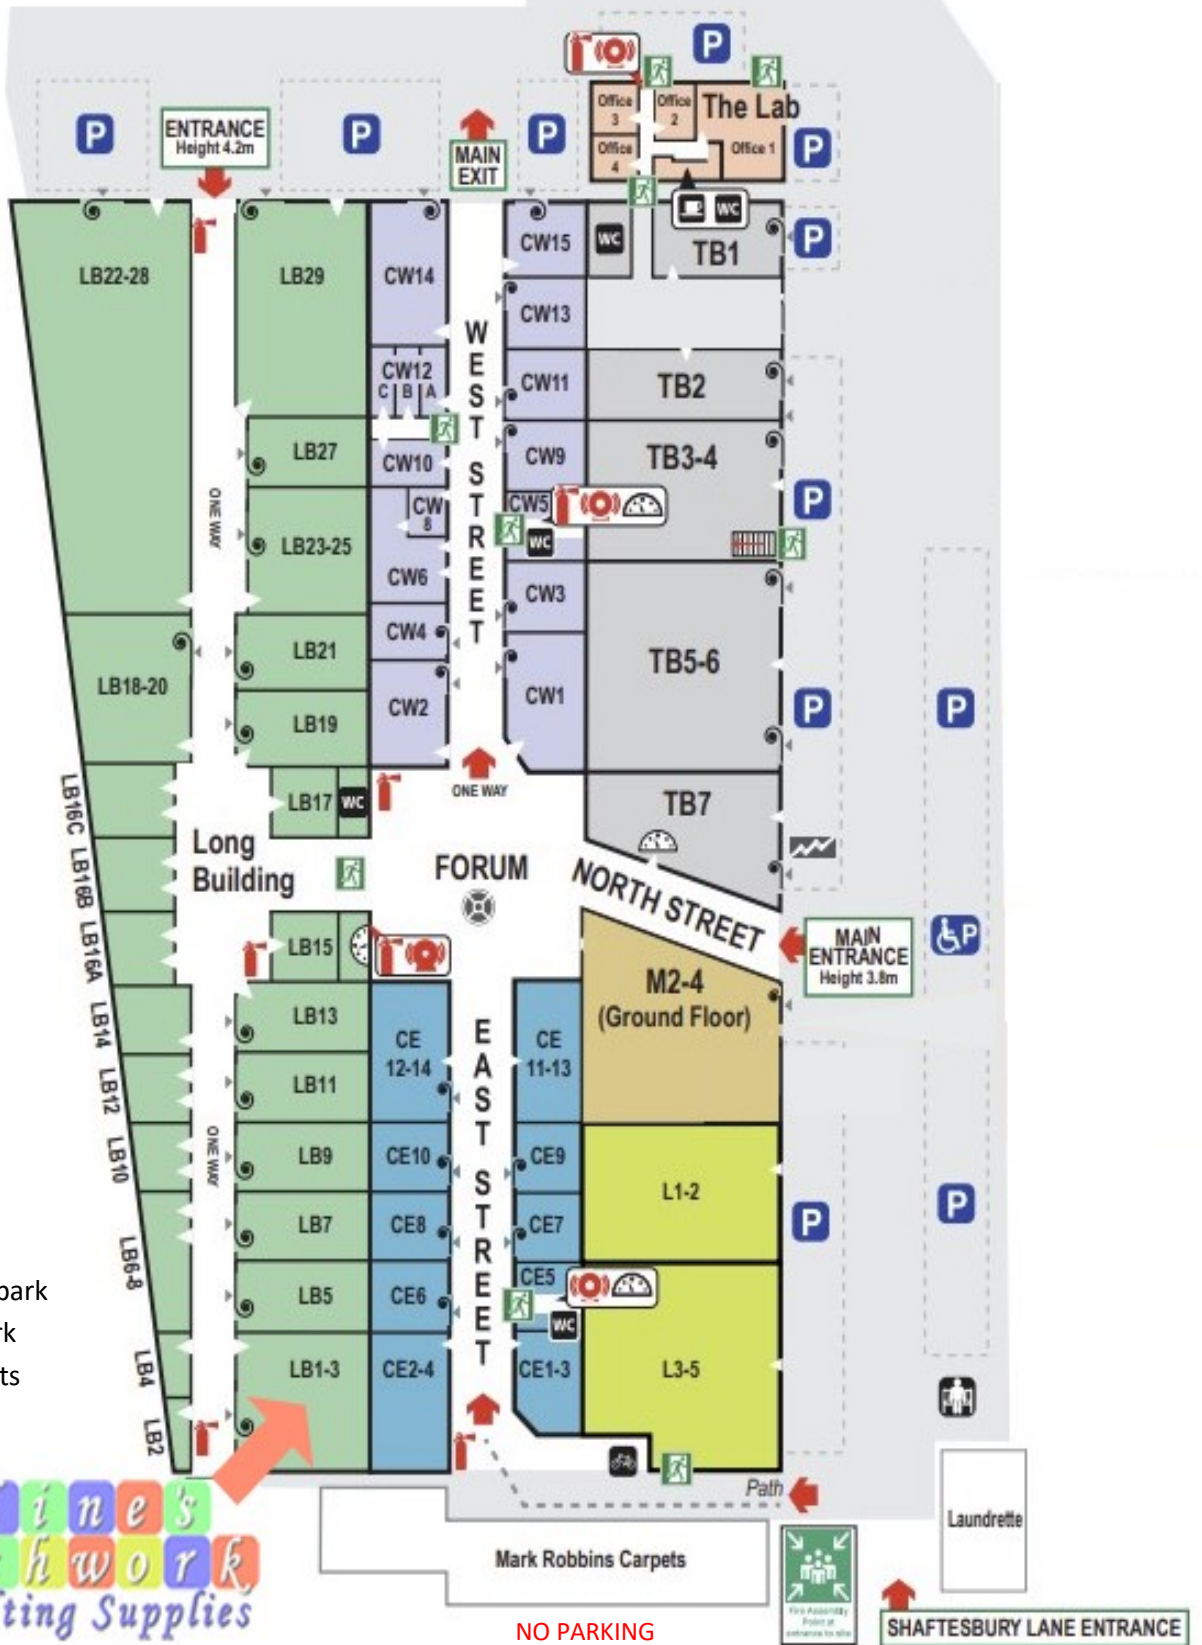

# WE ARE MOVING

February 2025

In February 2025 Pauline's Patchwork will be moving to the Grainstore **Blandford**. We aim to be open on **Monday 10th February**, fingers crossed. Please check our website/Facebook for all updates.

Our moving sale will held at our shop in **Poundbury on 28th - 30th December**.

Our last day in **Poundbury will be Saturday 18th January**.

From 20th January

Telephone/WhatsApp:

07359 347623

Unit LB1-3, Grainstore

# THE GRAINSTORE

Rear Yard Area

Please do not park  
in front of Mark  
Robbins Carpets

**Pauline's  
Patchwork  
and Quilting Supplies**

**Shaftesbury Lane**