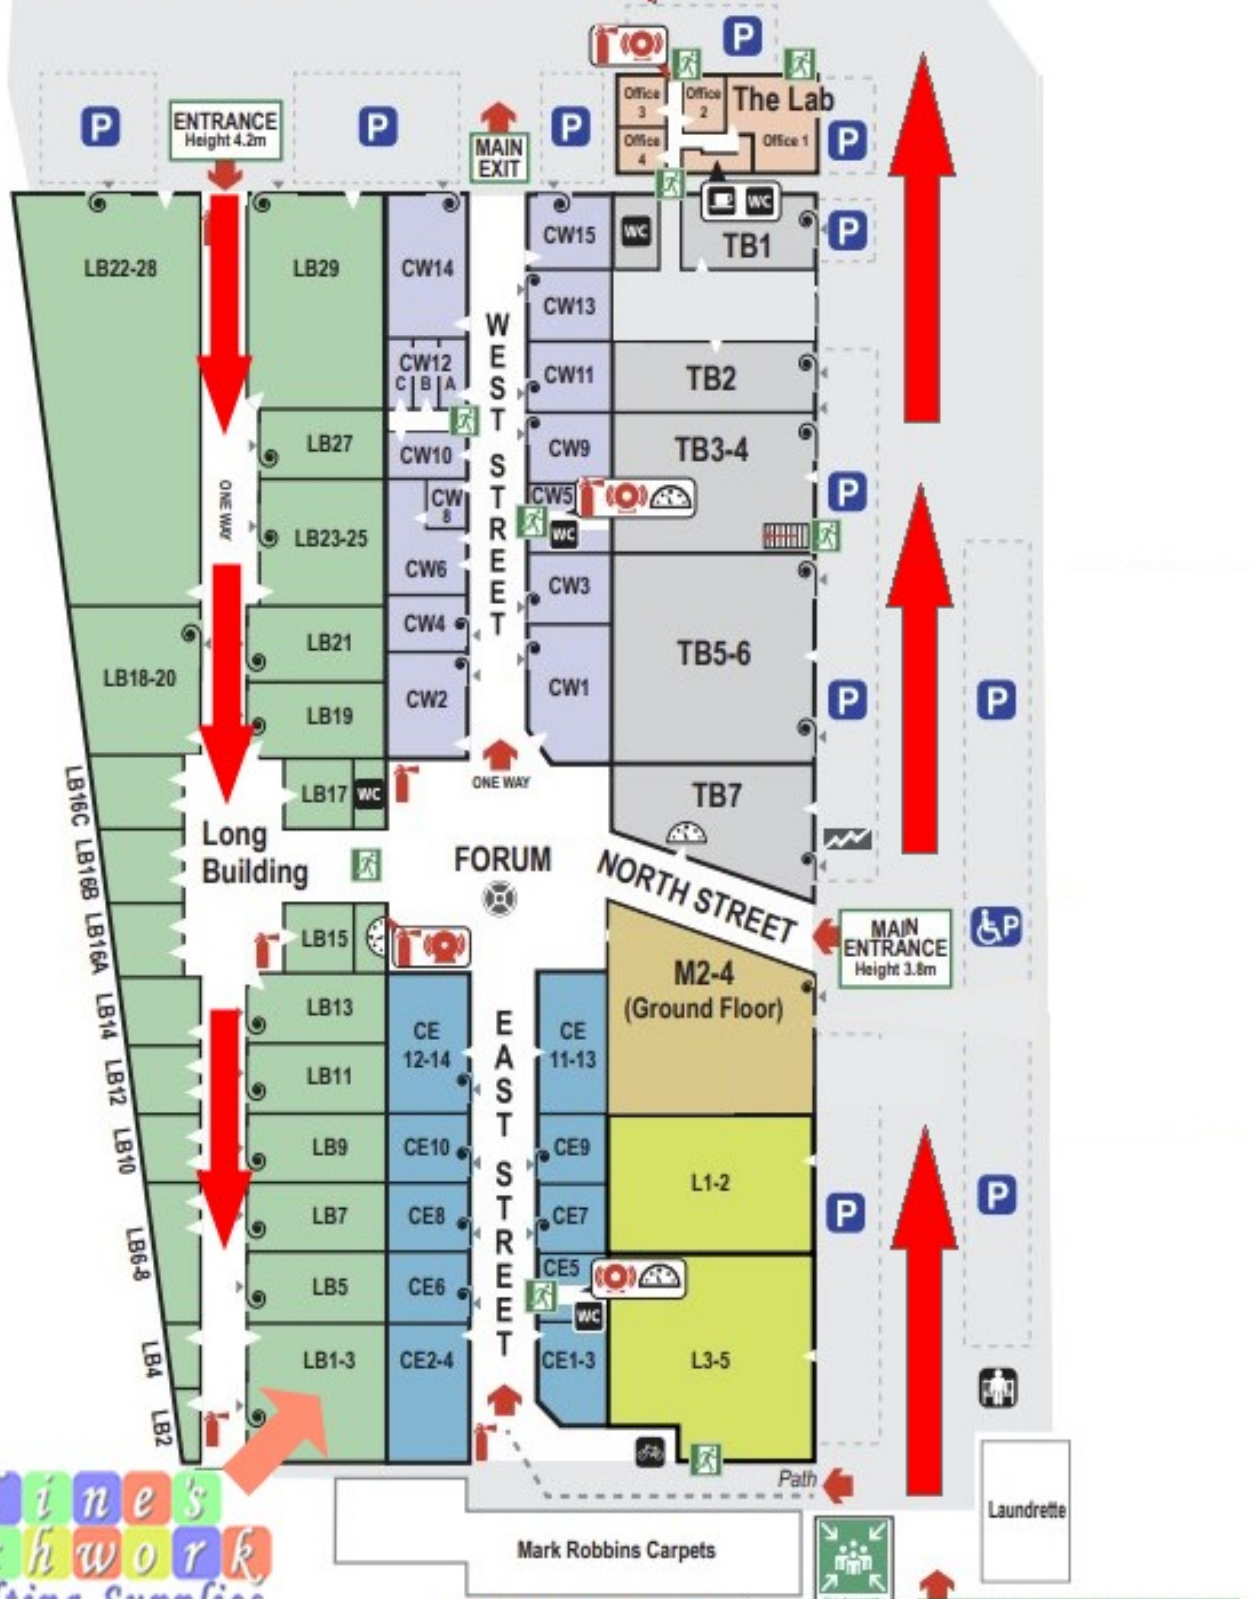

*Pauline's
Patchwork
and Quilting Supplies*

WE HAVE MOVED

On 10th February 2025 Pauline's Patchwork will re-open at the Grainstore **Blandford**. Please check our website/Facebook for all updates including new opening hours.

Entrance to the Grainstore is next to Pedestrian crossing on Shaftesbury lane

www.paulinespatchwork.co.uk

www.facebook.com/PaulinesPatchwork

THE GRAINSTORE

Please Park Here

Pauline's
Patchwork
and Quilting Supplies

Please do not park Here

Pedestrian Crossing opposite Laundrette

Cemetery

Shaftesbury Lane

LIDL