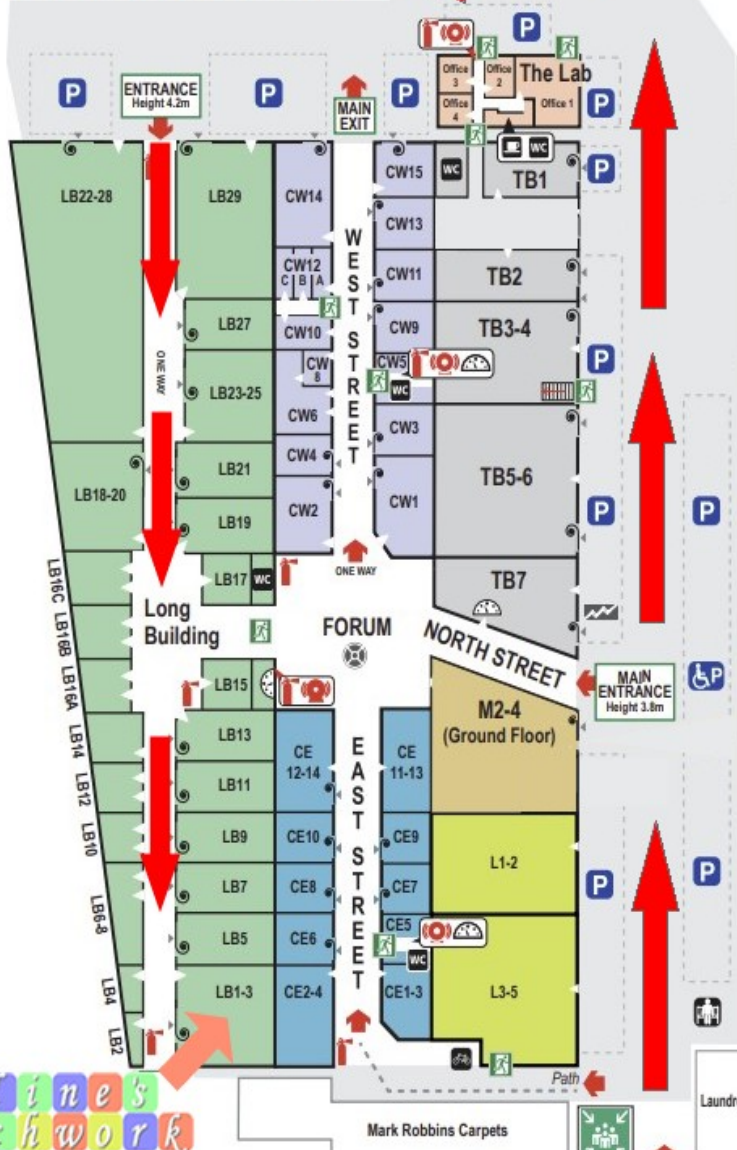

Tue to Fri: 09:30 am to 4 pm

Saturday: 10 am to 12:30 pm

Unit LB1-3 (Long Building)
The Grainstore
Shaftesbury Lane
Blandford Forum
Dorset
DT11 7EG

What3words
Long Building entrance:
intrigues.certainty.freely

Shop entrance:
stem.eliminate.presses

www.paulinespatchwork.co.uk
www.facebook.com/PaulinesPatchwork

THE GRAINSTORE

Please Park Here

Pauline's Patchwork and Quilting Supplies

Please do not park Here

Pedestrian Crossing opposite Laundrette

SHAFTESBURY LANE ENTRANCE

Cemetery

Shaftesbury Lane

LIDL